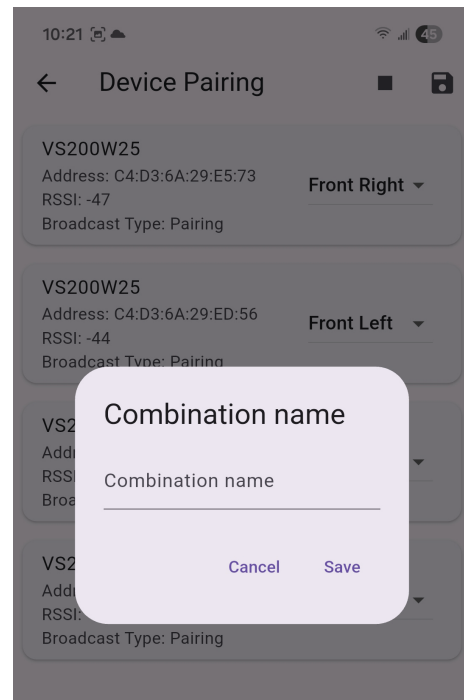

4. When the pad registers, assign its location by **pressing the small triangle icon** to access this menu.

5. Repeat steps 3 and 4 on the remaining 3 pads. After assigning all four pads, enter a scale name and press Save.