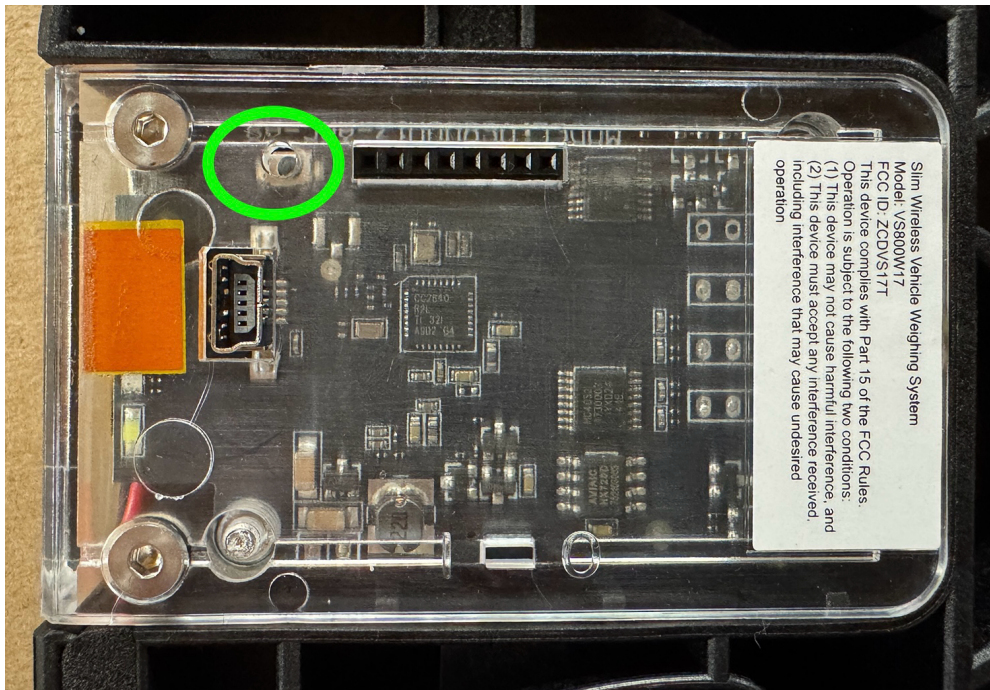

### INITIAL SETUP & PAIRING (or go to the last page and scan the QR code to watch a video)

1. Open the Scale app on your device.

2. Tap the Bluetooth icon in the upper right corner.

# PROFORM® Performance Products

3. Activate each pad by inserting a paperclip into the access hole and pressing the internal button once.

4. When the pad registers, assign its location by **pressing the small triangle icon** to access this menu.