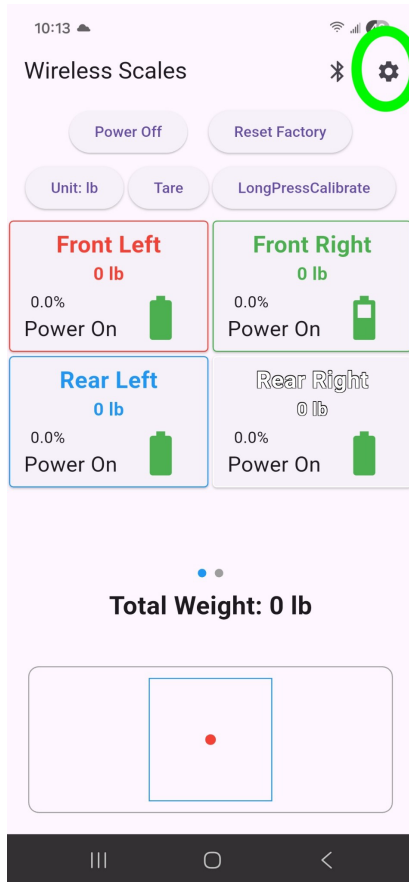

PROFORM® Performance Products

OPERATING THE SCALE

6. Go to Step 8 if you only have one scale system registered with the app. Enter Device Management from the gear icon.