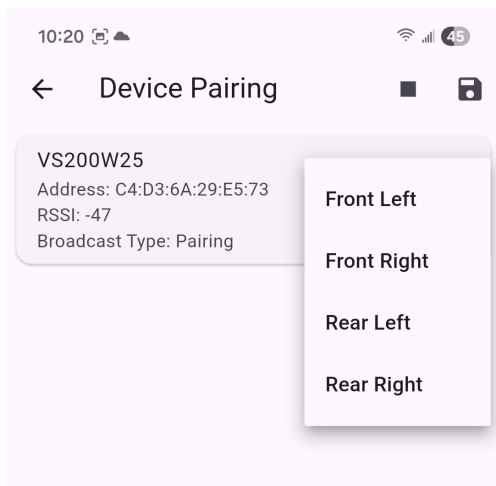

4. When the pad registers, assign its location by **pressing the small triangle icon** to access this menu.

5. Repeat steps 3 and 4 on the remaining 3 pads. After assigning all four pads, enter a scale name and press Save.