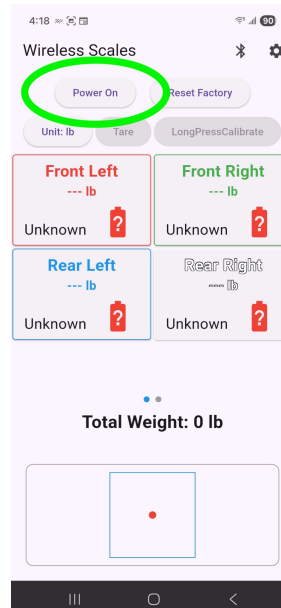

## OPERATING THE SCALE

6. Go to Step 8 if you only have one scale system registered with the app. Enter Device Management from the gear icon.

8. Press Power On. Pads will activate sequentially, and lights will flash in the clear plastic area near the circuit board.

Turn off the scale by press "Power Off"

7. Select your scale and return to the home screen by pressing the left arrow.

## VIEWING DATA

Swipe left on the main screen to view:

- Front / Rear percentage
- Left / Right percentage
- Cross weight values