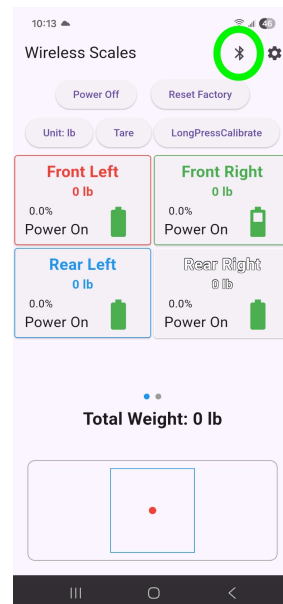

#### For Android users:

Scan the QR code or search “Proform Wireless Scale” in the Apple app store.

### INITIAL SETUP & PAIRING (or go to the last page and scan the QR code to watch a video)

1. Open the Scale app on your device.

2. Tap the Bluetooth icon in the upper right corner.

## VIEWING DATA

Swipe left on the main screen to view:

- Front / Rear percentage
- Left / Right percentage
- Cross weight values